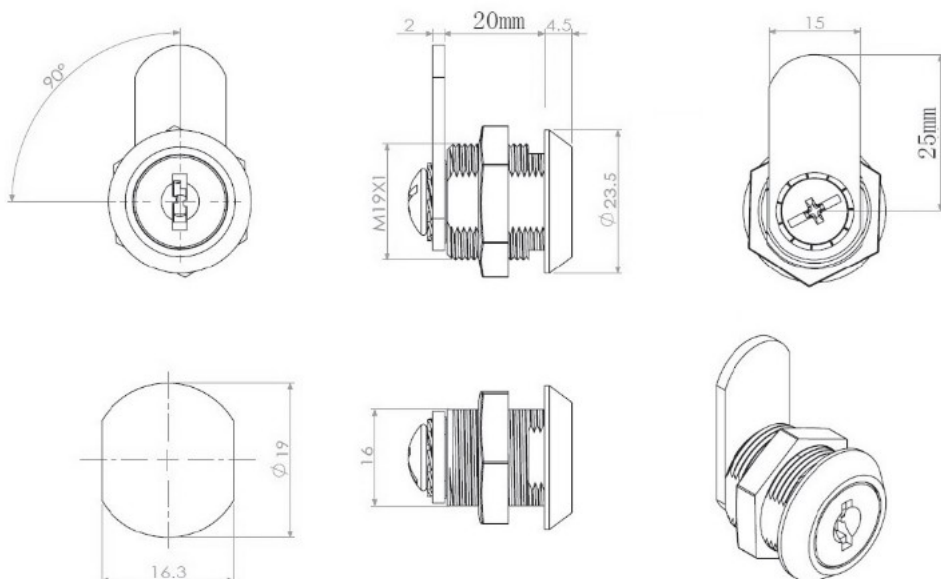

## Description:

Cam Lock MIC1920, 90DG, Str. Cam A01, Body Only, F/#J11 & #J12

## Item number:

14.04.489-9

| Units | Box | Carton | HS Code    | Barcode  |
|-------|-----|--------|------------|--|
| Pcs.  | 30  | 300    | 8301300000 |  |
|       |     |        |            | 5704866500265  |